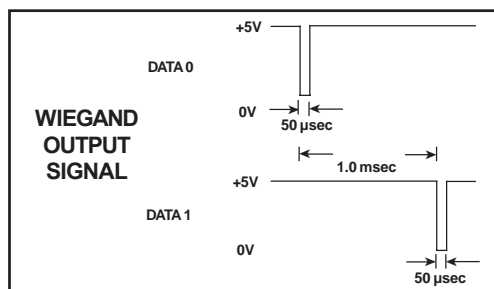

ENVIRONMENT

Access Control Unit and Card/Key Tag

Ambient Temperature -40° to +70°C (-40° to +158°F)
Humidity 0 to 100%

OPERATIONAL

Reading Distance Molded Card: Up to 8" (20.32 cm); Key Tag and ISO Card: Up to 6" (15.24 cm)
Card/Key Tag Operation Passive
Transmit Frequency 125 kHz

This product complies with UL 294 Standards, with Part 15, Class B FCC Rules and meets R&TTE Requirements (European Standards).

Export Warranty

"Secura Key products are warranted against defects in materials and workmanship for a period of **5 years** from the date of purchase. Secura Key shall, at its option, either repair or replace products which prove to be defective and are sent to Secura Key freight prepaid and ordered return freight charged to customer within the warranty period. This warranty does not include freight, taxes, duties, or installation expenses. The foregoing warranty shall not apply to defects resulting from abuse, misuse, accident, alteration, neglect, or unauthorized repair or installation. Secura Key shall have the right of final determination as to the existence and cause of the defect. THE WARRANTY SET FORTH ABOVE IS EXCLUSIVE AND NO OTHER WARRANTY, WHETHER WRITTEN OR ORAL, IS EXPRESSED OR IMPLIED. SECURA KEY SPECIFICALLY DISCLAIMS ANY IMPLIED WARRANTIES OR MERCHANTABILITY AND FITNESS FOR A PARTICULAR PURPOSE. The remedies provided herein are the buyers' sole and exclusive remedies. In no event shall Secura Key be liable for direct, indirect, special, incidental or consequential damages (including loss of profits), whether based on contract, tort or any other legal theory."

DISTRIBUIDO POR:

20447 NORDHOFF STREET
CHATSWORTH, CA 91311
PHONE (818) 882-0020 FAX (818) 882-7052
TOLL-FREE (800) 891-0020
Website: www.securakey.com
E-mail: mail@securakey.com