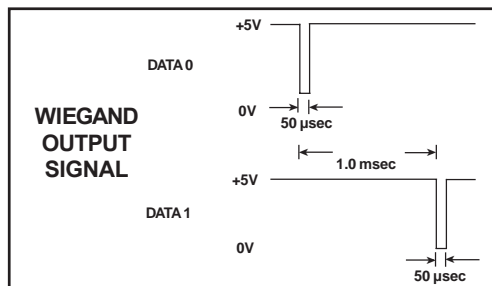

This product complies with IP68 (water resistance), MIL Standard 810C, 202E, 461B, 462 UL & CE

Export Warranty

"Secura Key products are warranted against defects in materials and workmanship for a period of **5 years** from the date of purchase. Secura Key shall, at its option, either repair or replace products which prove to be defective and are sent to Secura Key freight prepaid and ordered return freight charged to customer within the warranty period. This warranty does not include freight, taxes, duties, or installation expenses. The foregoing warranty shall not apply to defects resulting from abuse, misuse, accident, alteration, neglect, or unauthorized repair or installation. Secura Key shall have the right of final determination as to the existence and cause of the defect. THE WARRANTY SET FORTH ABOVE IS EXCLUSIVE AND NO OTHER WARRANTY, WHETHER WRITTEN OR ORAL, IS EXPRESSED OR IMPLIED. SECURAKY SPECIFICALLY DISCLAIMS ANY IMPLIED WARRANTIES OR MERCHANTABILITY AND FITNESS FOR A PARTICULAR PURPOSE. The remedies provided herein are the buyers' sole and exclusive remedies. In no event shall Secura Key be liable for direct, indirect, special, incidental or consequential damages (including loss of profits), whether based on contract, tort or any other legal theory."

DISTRIBUIDO POR:

20447 NORDHOFF STREET
CHATSWORTH, CA 91311
PHONE (818) 882-0020 • FAX (818) 882-7052
TOLL-FREE (800) 891-0020
Website: www.securakey.com
E-mail: mail@securakey.com