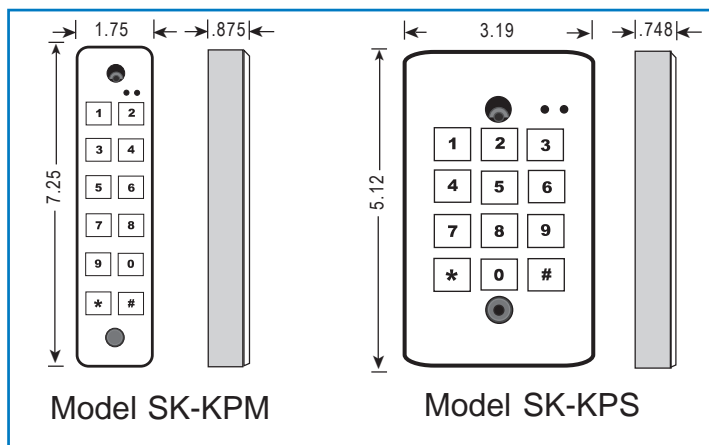

## PHYSICAL SPECIFICATIONS

	MODEL SK-KPM	MODEL SK-KPS
Depth	.875" (2.20 cm)	.748" (1.9 cm)
Width	1.75" (4.50 cm)	3.19" (8.1 cm)
Height	7.25" (18.4 cm)	5.12" (13.0 cm)
Weight	8.8 oz. (250 gm)	8.6 oz. (244 gm)
Material	Aluminium	Aluminium
Color	Natural	Natural