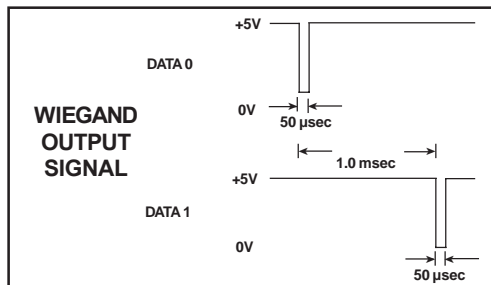

READER CONNECTION

WIRE #	WIRE COLOR	DESCRIPTION
1	RED	12-14 VDC
2	BLACK	GROUND
3	GREEN	DATA-0
4	WHITE	DATA-1
5	BROWN	RED LED INPUT *
6	ORANGE	GREEN LED INPUT *
7	BLUE	BUZZER INPUT *
8	VIOLET	HOLD LINE *
9	GRAY	EARTH GROUND

*Connect to GROUND to activate